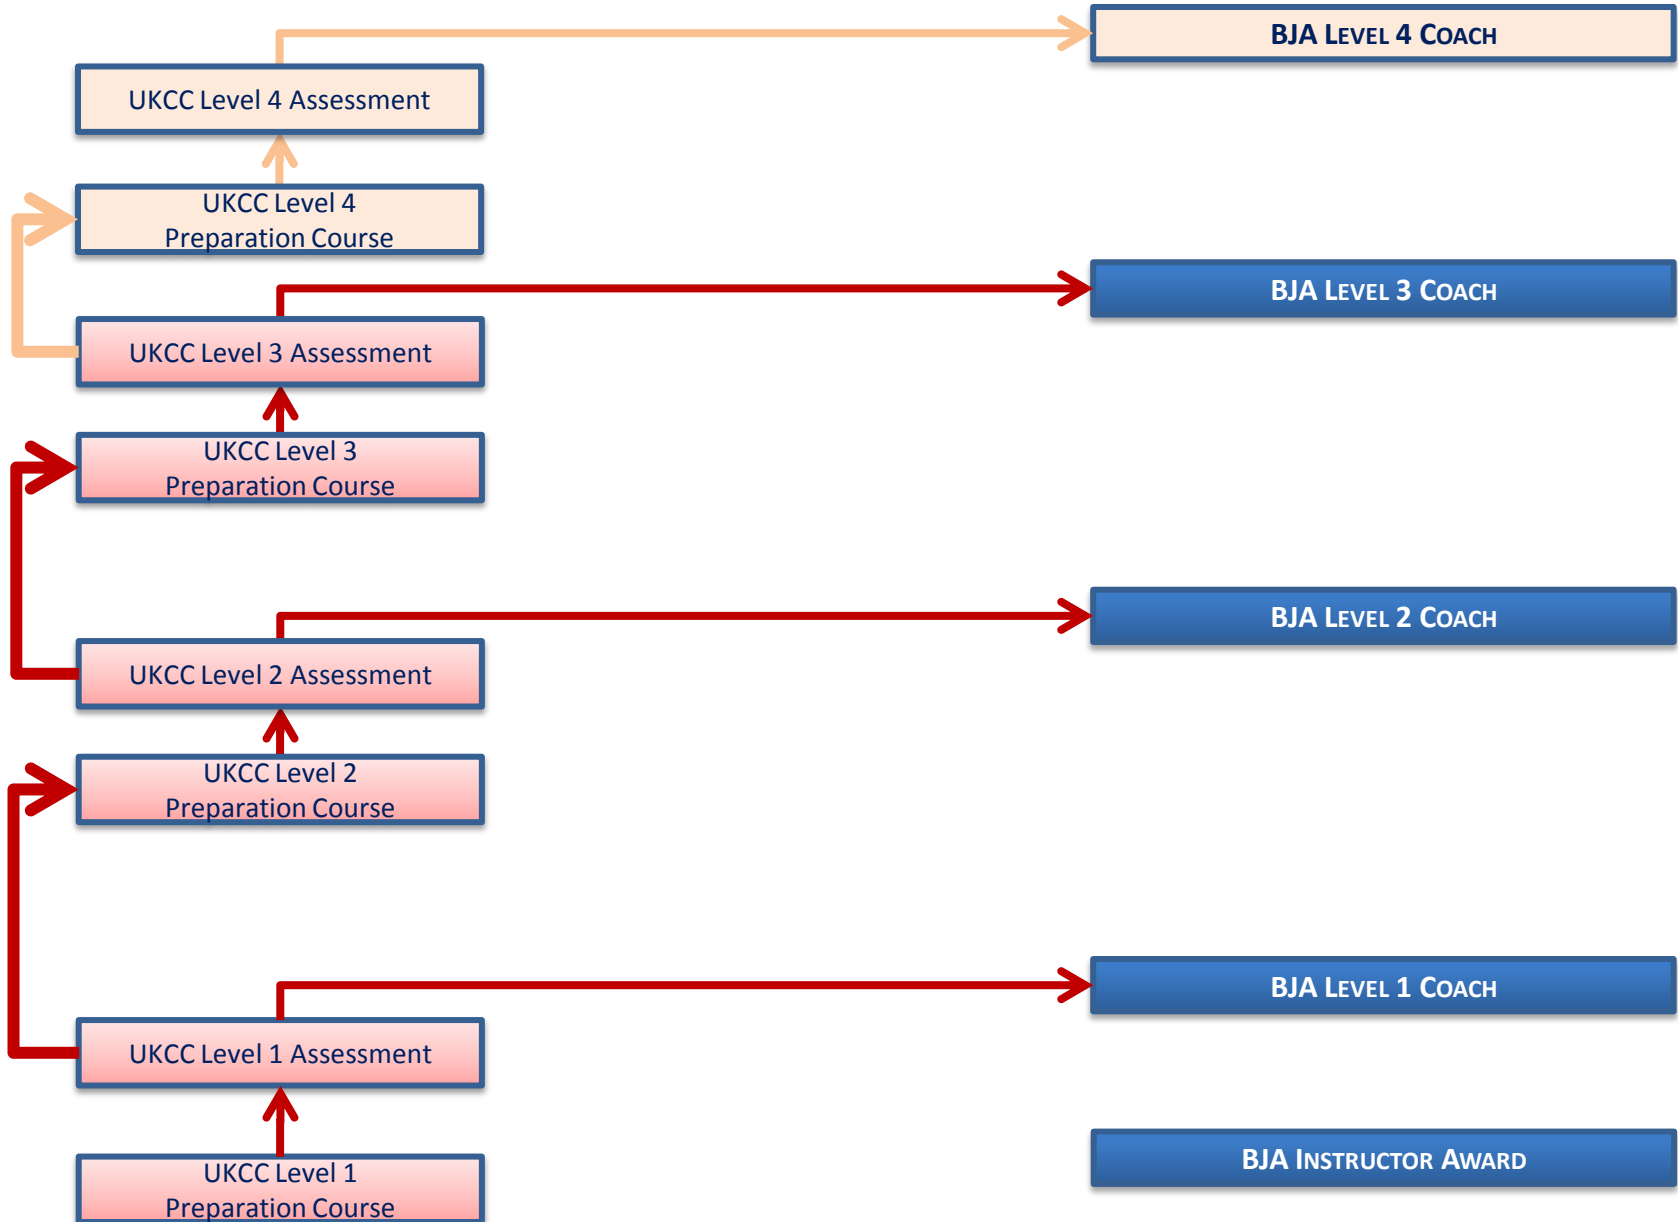

ASSOCIATION OF BRITISH JUDO

BJA Coach Education Pathway

Colin McIver
Technical Director

BRITISH
JUDO

BJA COACH EDUCATION PATHWAY

BJA COACH EDUCATION PATHWAY

BJA COACH EDUCATION PATHWAY