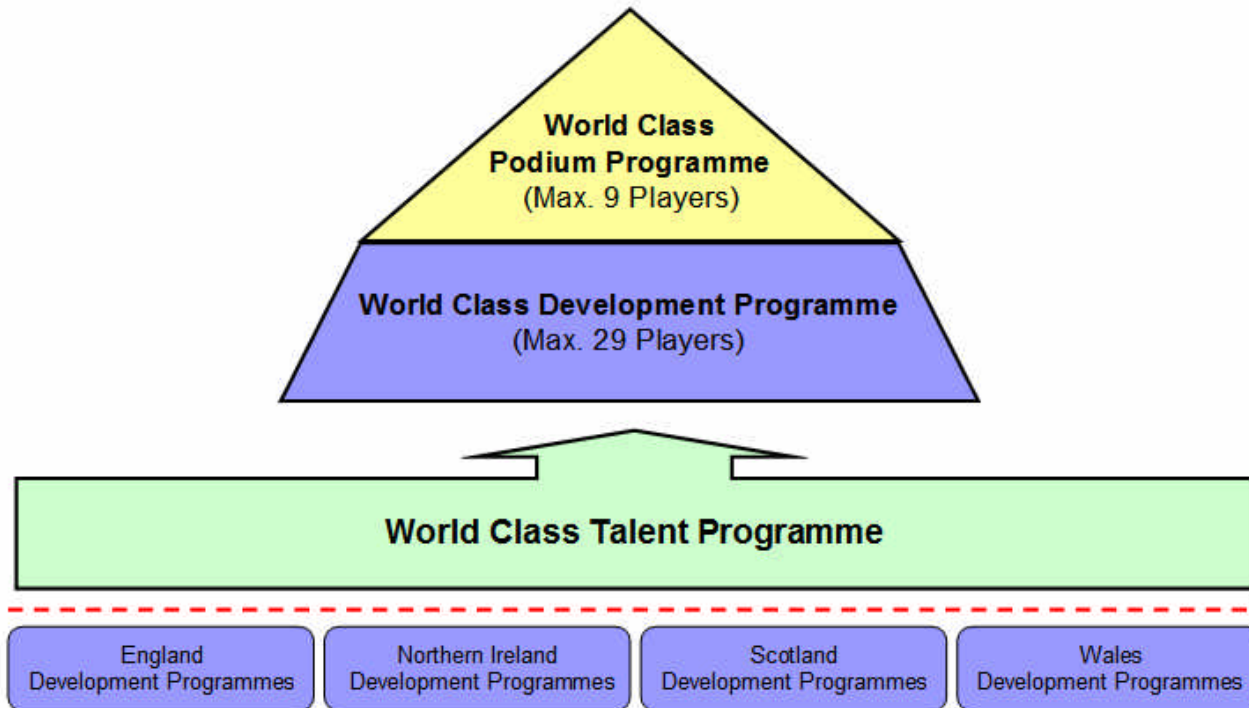

WORLD CLASS PERFORMANCE PROGRAMME PERFORMANCE PATHWAY

World Class Performance Pathway

WORLD CLASS PERFORMANCE PROGRAMME PERFORMANCE PATHWAY

- *UK Sport Funding*
 - *UK Sport Model*
 - *Programme Delivery*
 - *Player Awards*
 - *No Compromise Approach*
- *Sport England*
 - *World Class Start*
 - *England Only*

WORLD CLASS PERFORMANCE PROGRAMME

WORLD CLASS PROGRAMMES

- *WC Podium (A, B & C)*
 - *9 Players*
 - *3 VI Players*
- *WC Development (D, E & F)*
 - *29 Players*
 - *4 VI Players*
- *WC Talent (G, H & I)*
 - *50 Players (Transition)*
 - *ECC & EYOF*